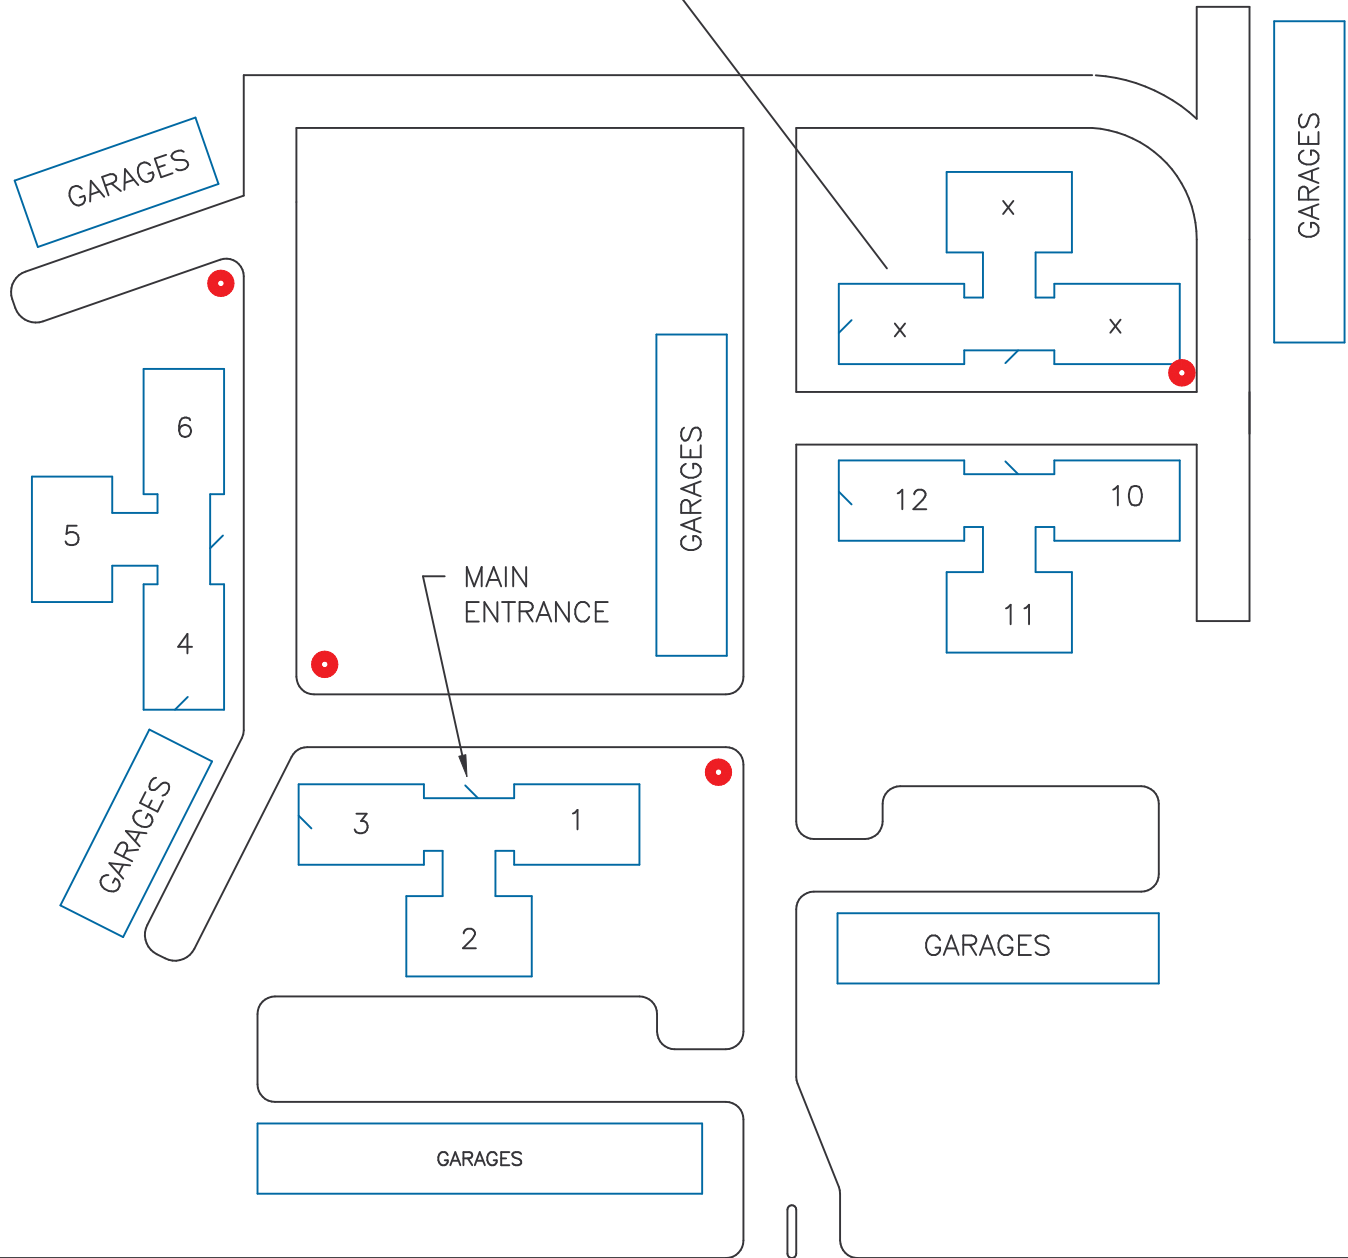

Route 31 Near Railroad Tracks

MOYERS CORNERS FIRE DEPARTMENT

SEE ALSO DISTRICT MAP # 107

SEE ALSO DISTRICT MAP # 107

ON-SCENE MAPPING

To Soule Road ←

● To Route 57 →