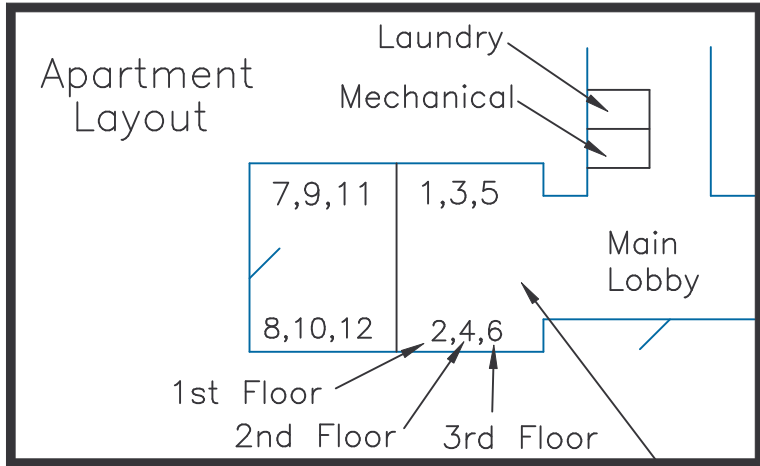

Route 31 Near Railroad Tracks

MOYERS CORNERS FIRE DEPARTMENT

SEE ALSO DISTRICT MAP # 107

SEE ALSO DISTRICT MAP # 107

ON-SCENE MAPPING

To Soule Road ←

● To Route 57 →