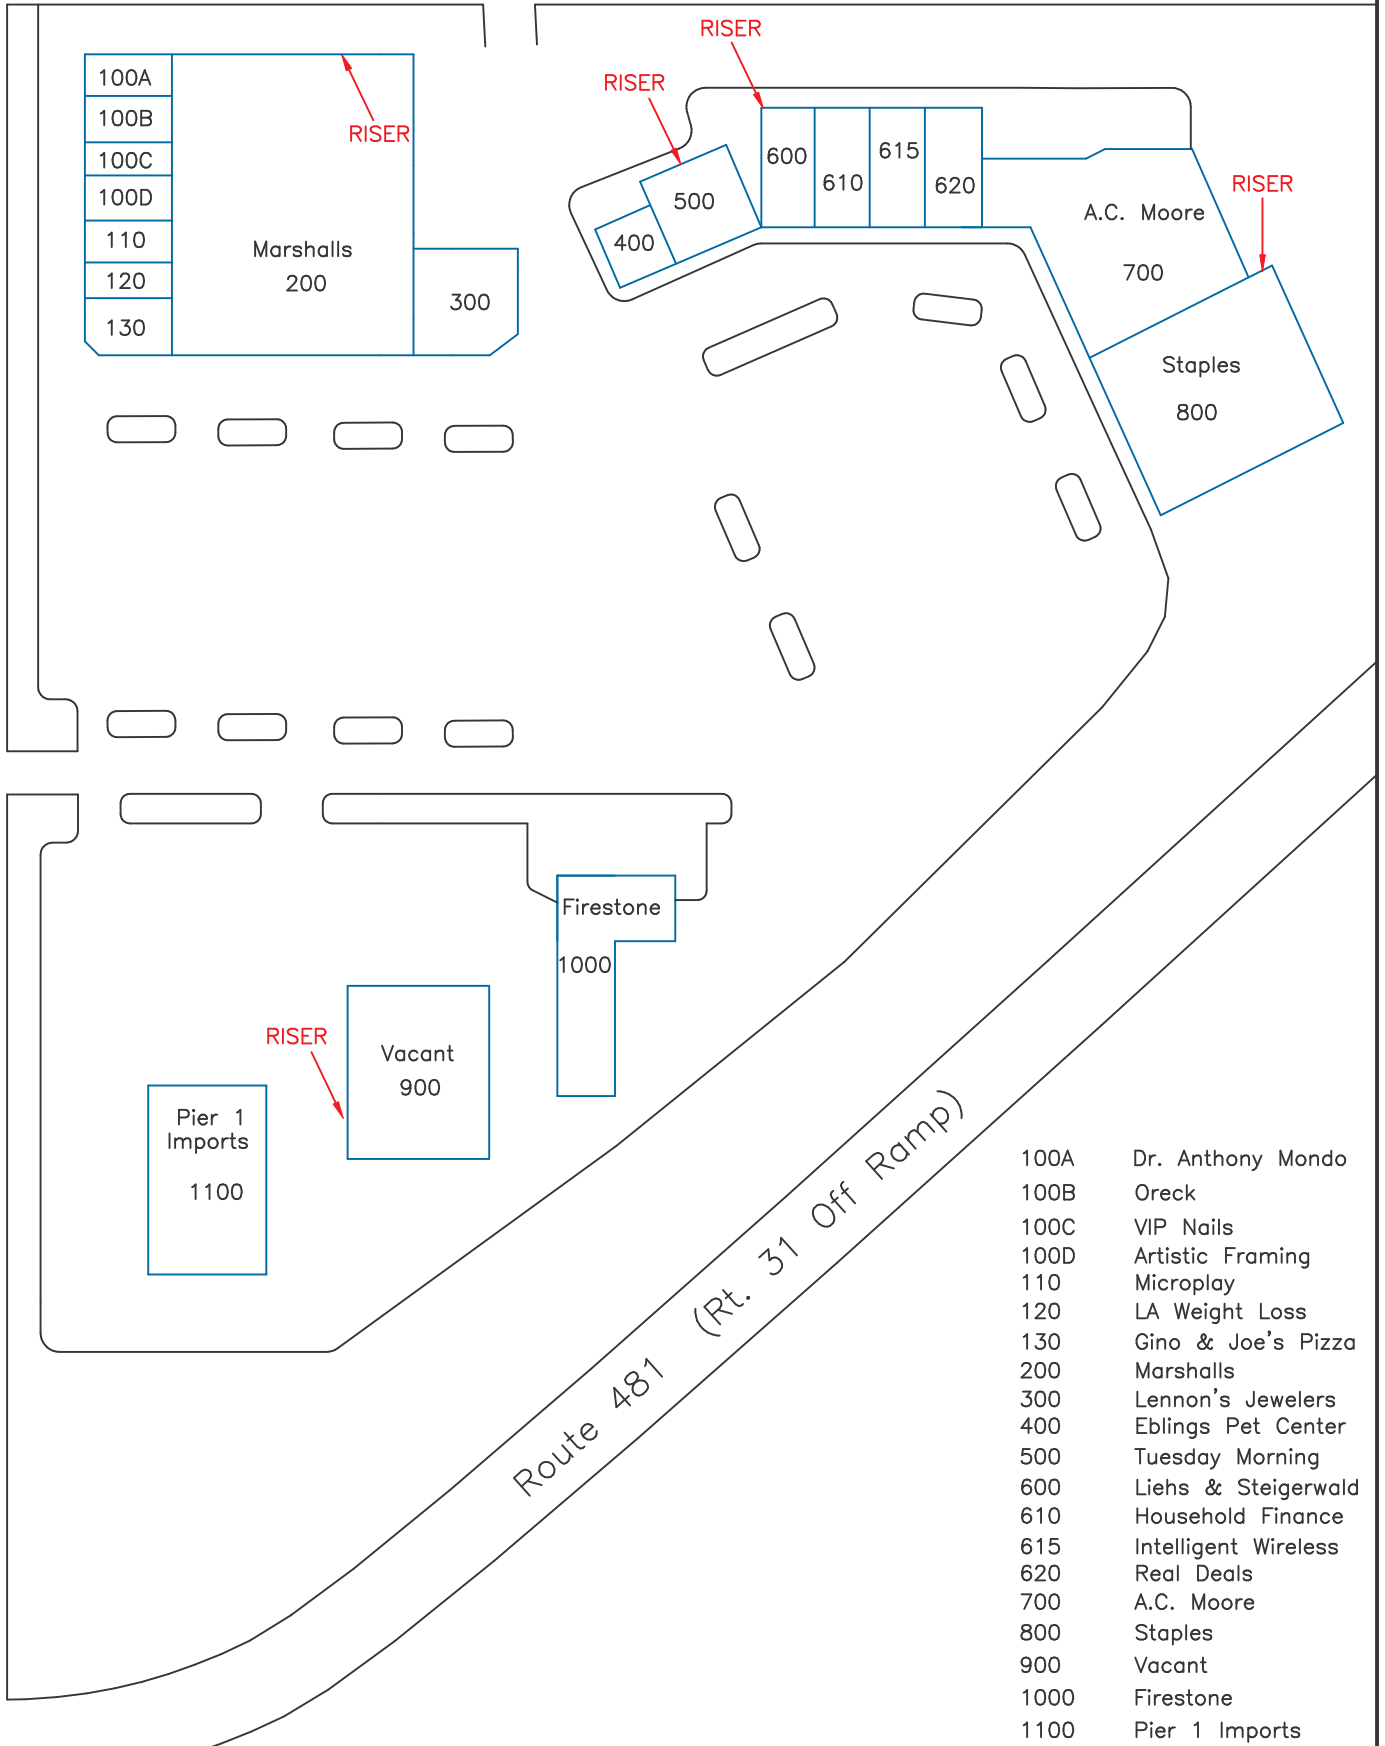

MOYERS CORNERS FIRE DEPARTMENT

SEE ALSO DISTRICT MAP # 115

Route 31

Water Board Road

Marketfair North

ON-SCENE MAPPING

- 100A Dr. Anthony Mondo
- 100B Oreck
- 100C VIP Nails
- 100D Artistic Framing
- 110 Microplay
- 120 LA Weight Loss
- 130 Gino & Joe's Pizza
- 200 Marshall's
- 300 Lennon's Jewelers
- 400 Eblings Pet Center
- 500 Tuesday Morning
- 600 Liehs & Steigerwald
- 610 Household Finance
- 615 Intelligent Wireless
- 620 Real Deals
- 700 A.C. Moore
- 800 Staples
- 900 Vacant
- 1000 Firestone
- 1100 Pier 1 Imports

NOTE: Suite Numbers Places In Windows Of All Stores